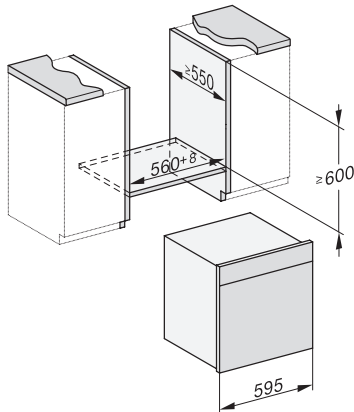

DGC 7460 HCX Pro 125 Gala Ed
 Handtaglös ångugn
 för ångkokning, bakning, stekning med uppkoppling + HydroClean.

ESW7x20, DGC7x6xHCPro, DGC7x6xHCXPro installation drawings

ESW7x10, EVS7010, DGC7x6xHCPro, DGC7x6xHCXPro installation drawings

built-in DGC XXL, installation drawing

DGC7x60 connections and ventilation 60cm, installation drawing

built-in DGC XXL build-under, installation drawing

screw joint DGC XXL, installation drawing

DGC7x4x swivel range of the aperture, installation drawings

side view DGC XXL, installation drawings