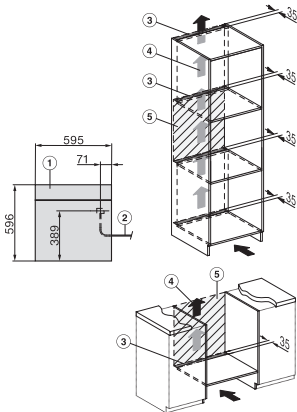

DGC 7460 HCX Pro 125 Gala Ed
 Handtaglös ångugn
 för ångkokning, bakning, stekning med uppkoppling + HydroClean.

ESW7x20, DGC7x6xHCPro, DGC7x6xHCXPro installation drawings

ESW7x10, EVS7010, DGC7x6xHCPro, DGC7x6xHCXPro installation drawings

built-in DGC XXL, installation drawing

DGC7x60 connections and ventilation 60cm, installation drawing

built-in DGC XXL build-under, installation drawing

screw joint DGC XXL, installation drawing

DGC7x4x swivel range of the aperture, installation drawings

side view DGC XXL, installation drawings